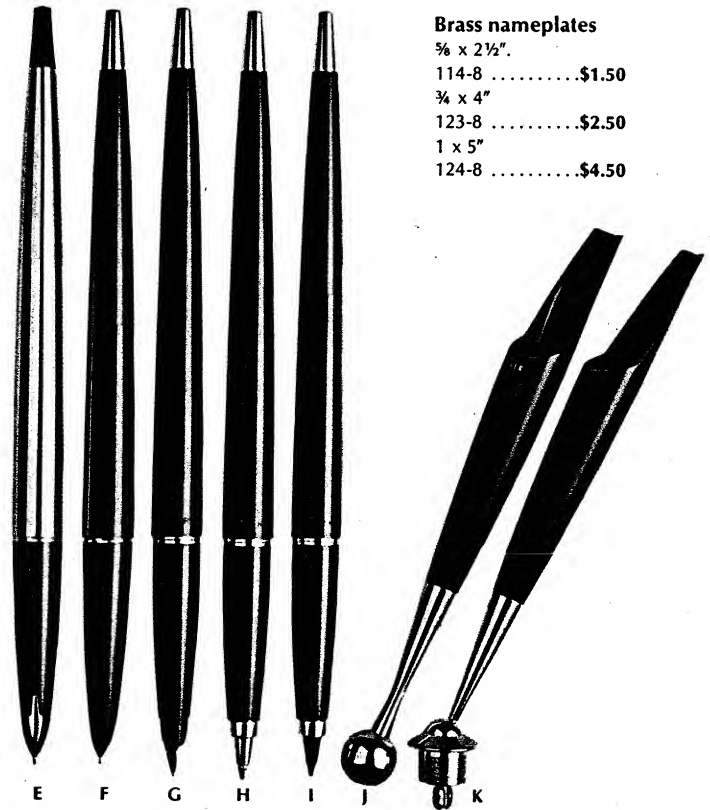

G113 Green onyx, 3½ x 3½". With \$5 ball pen, nameplate\$20.00

M113 Mexican onyx, 3½ x 3½". With \$5 ball pen, nameplate\$17.50

W123 Walnut, 3½ x 5¼". With \$5 ball pen, nameplate\$15.00

J363 Molded jet crystal, 3¾ x 3¾". With \$5 ball pen, nameplate\$12.50

002A. Perpetual calendar gives day, date and month\$7.50

Writing instrument, pen holder and nameplate components for Parker Traditional Desk Sets

Brass nameplates

- 5/8 x 2½"
- 114-8\$1.50
- ¾ x 4"
- 123-8\$2.50
- 1 x 5"
- 124-8\$4.50